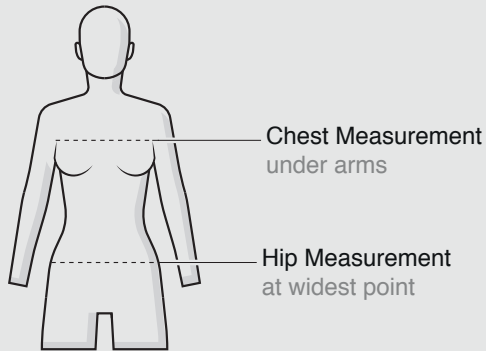

ROTAUF

radikal swiss made

WOMEN

	XS	S	M	L	XL
Chest Measurement	78-83	84-89	90-95	96-101	102-107
Hip Measurement	86-91	92-97	98-103	104-109	110-115

- Measure your chest size under your arms
- Measure your hip size at the widest point
- All Measurements close to your body

	XS	S	M	L	XL
Hip Measurement	86-91	92-97	98-103	104-109	110-115

- Measure your hip size at the widest point
- All Measurements close to your body

MEN

	S	M	L	XL	XXL
Chest Measurement	88-93	94-99	100-105	106-111	112-117
Hip Measurement	92-97	98-103	104-109	110-115	116-121

- Measure your chest size under your arms
- Measure your hip size at the widest point
- All Measurements close to your body

	S	M	L	XL	XXL
Hip Measurement	92-97	98-103	104-109	110-115	116-121

- Measure your hip size at the widest point
- All Measurements close to your body