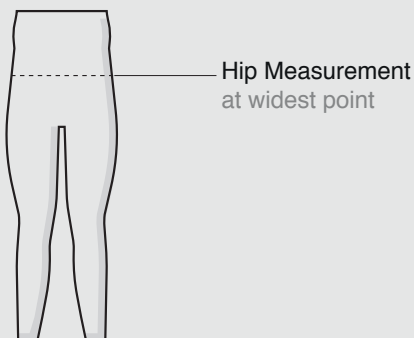

ROTAUF

radikal swiss made

WOMEN

	XS	S	M	L	XL
Chest Measurement	78-83	84-89	90-95	96-101	102-107
Hip Measurement	86-91	92-97	98-103	104-109	110-115

- Measure your chest size under your arms
- Measure your hip size at the widest point
- All Measurements close to your body

	XS	S	M	L	XL
Hip Measurement	86-91	92-97	98-103	104-109	110-115

- Measure your hip size at the widest point
- All Measurements close to your body

MEN

	S	M	L	XL	XXL
Chest Measurement	88-93	94-99	100-105	106-111	112-117
Hip Measurement	92-97	98-103	104-109	110-115	116-121

- Measure your chest size under your arms
- Measure your hip size at the widest point
- All Measurements close to your body

	S	M	L	XL	XXL
Hip Measurement	92-97	98-103	104-109	110-115	116-121

- Measure your hip size at the widest point
- All Measurements close to your body