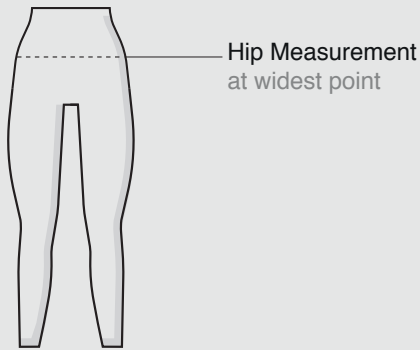

ROTAUF

radikal swiss made

WOMEN

	XS	S	M	L	XL
Chest Measurement	78-83	84-89	90-95	96-101	102-107
Hip Measurement	86-91	92-97	98-103	104-109	110-115

- Measure your chest size under your arms
- Measure your hip size at the widest point
- All Measurements close to your body

	XS	S	M	L	XL
Hip Measurement	86-91	92-97	98-103	104-109	110-115

- Measure your hip size at the widest point
- All Measurements close to your body

MEN

	S	M	L	XL	XXL
Chest Measurement	88-93	94-99	100-105	106-111	112-117
Hip Measurement	92-97	98-103	104-109	110-115	116-121

- Measure your chest size under your arms
- Measure your hip size at the widest point
- All Measurements close to your body

	S	M	L	XL	XXL
Hip Measurement	92-97	98-103	104-109	110-115	116-121

- Measure your hip size at the widest point
- All Measurements close to your body