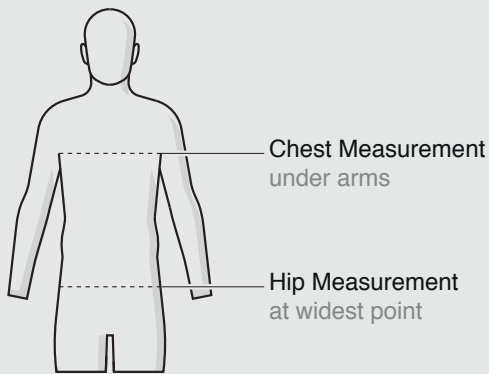

ROTAUF

radikal swiss made

WOMEN

	XS	S	M	L	XL
Chest Measurement	78-83	84-89	90-95	96-101	102-107
Hip Measurement	86-91	92-97	98-103	104-109	110-115

- Measure your chest size under your arms
- Measure your hip size at the widest point
- All Measurements close to your body

	XS	S	M	L	XL
Hip Measurement	86-91	92-97	98-103	104-109	110-115

- Measure your hip size at the widest point
- All Measurements close to your body

MEN

	S	M	L	XL	XXL
Chest Measurement	88-93	94-99	100-105	106-111	112-117
Hip Measurement	92-97	98-103	104-109	110-115	116-121

- Measure your chest size under your arms
- Measure your hip size at the widest point
- All Measurements close to your body

	S	M	L	XL	XXL
Hip Measurement	92-97	98-103	104-109	110-115	116-121

- Measure your hip size at the widest point
- All Measurements close to your body